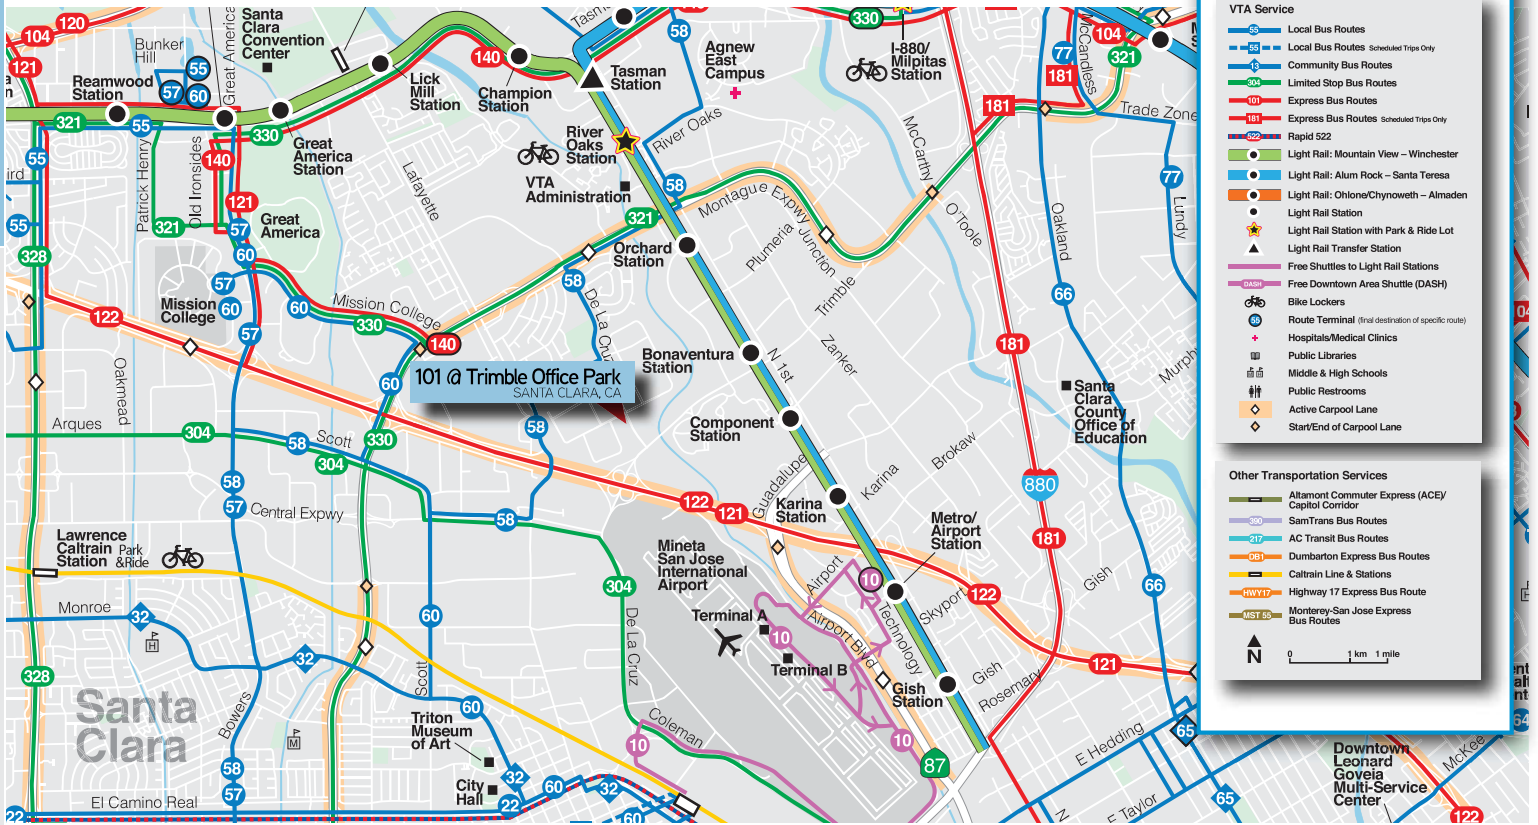

Transportation Map

Bus & Rail Map

January 2013

DION CAMPISI, sior
 +1 408 282 3875
 dion.campisi@colliers.com
 CA License No. 01321946

101 @ Trimble Office Park
 SANTA CLARA, CA

The information furnished has been obtained from sources we deem reliable and is submitted subject to errors, omissions and changes. Although Colliers International has no reason to doubt its accuracy, we do not guarantee it. All information should be verified by the recipient prior to lease, purchase, exchange, or execution of legal documents. © 2022 Colliers International